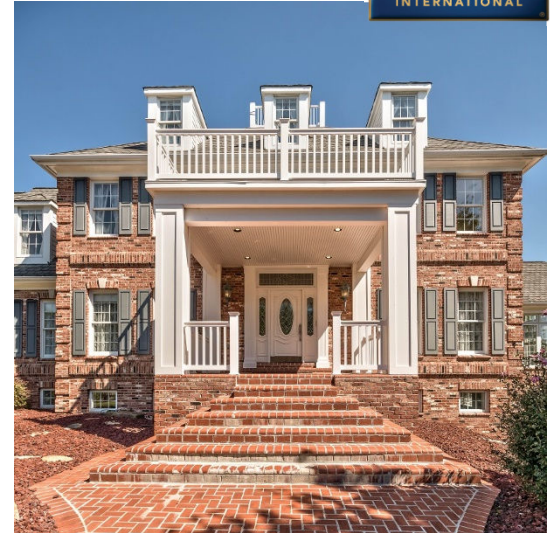

140 English Road, Pine Township
Call for a personal tour today
(412) 841-2862

Homes by The Miller Team

*Generations serving you
for generations to come...*

Hampton Office
4960 Route 8
Allison Park, PA 15101

School District: Pine Richland

Property Details:

Construction Type: Brick
 Style: Colonial
 Garage: yes 4 spaces
 Year Built: 1999
 Cooling: Central
 Heating Delivery: Gas Force Air
 Roof: Asphalt
 Stories: 3